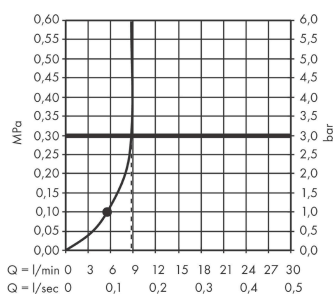

Flowchart

The consumption was measured in combination with the appropriate fittings (thermostat/mixer/ in-wall valve) to reflect actual application in practice.