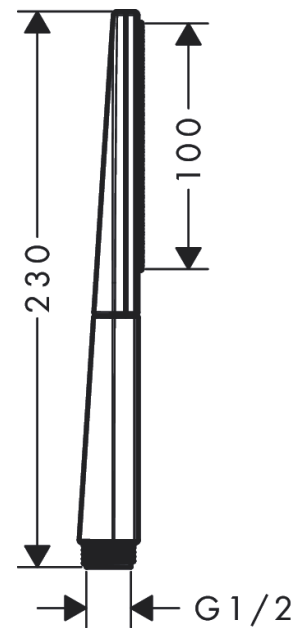

#### product features

- shower head size: 100 mm
- spray type: PowderRain
- spray disc surface: graphite
- maximum flow rate at 3 bar: 9 l/min
- minimum flow pressure: 1 bar
- with internal water conduction
- rinseable screen seal
- connection thread G 1/2
- connection dimension: DN15
- suitable for continuous flow water heaters

### Product image

### Scale drawing