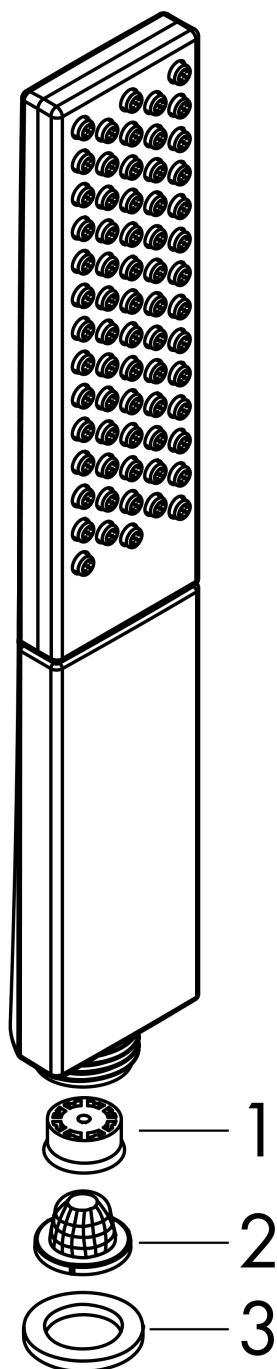

### Baton hand shower 100 1jet EcoSmart

Surfaces: **Polished Gold Optic** Article Number: **26867990**

#### product features

- shower head size: 100 mm
- spray type: PowderRain
- spray disc surface: graphite
- maximum flow rate at 3 bar: 9 l/min
- minimum flow pressure: 1 bar
- with internal water conduction
- rinseable screen seal
- connection thread G 1/2
- connection dimension: DN15
- suitable for continuous flow water heaters

### Scale drawing

### Exploded Drawing

Year of production: >01/21

**Rainfinity**  
**Baton hand shower 100 1jet EcoSmart**  
 Surfaces: **Polished Gold Optic**    Article Number: **26867990**